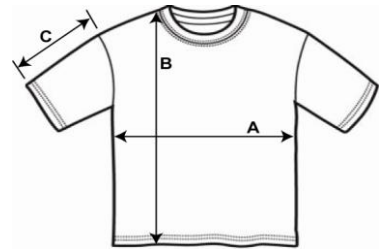

STYLE 0241TC
Men's Blend Tee

- 65% Poly / 35% Cotton Blend
- 3.2 oz Blend
- 40/1's Ring Spun Softness
- Taped Neck and Shoulders
- Double-needle Sleeve and Bottom Hem
- Side Seamed
- Available in XS - 3X
- XS - 3X 6 doz Case pack

	Xsmall	Small	Medium	Large	X-Large	2X-Large	3X-Large
Width (A)	16.5"	18"	20"	22"	24"	26"	28"
Length (B)	26"	28"	29"	30"	31"	32"	33"
Sleeve (C)	7"	7.5"	8"	8.5"	9"	9.5"	10"

AVAILABLE COLORS

COLOR NAME	CODE	SIZES
Black	BK	XS - 3X
Heather Charcoal	CH	XS - 3X
Heather Grey	HG	XS - 3X
Heather Brown	BR	XS - 3X
Heather Red	RD	XS - 3X
Heather Orange	OR	XS - 3X
Heather Navy	NV	XS - 3X
Htr Athletic Blue	BL	XS - 3X
Heather Green	GN	XS - 3X
White	WH	XS - 3X